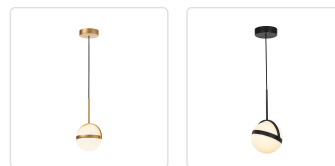

## GLOBO PD301001

FIXTURE DIMENSIONS	L7-1/4" x W6-3/8" x H12-7/8"
LIGHT SOURCE	LED with DC Driver
WATTAGE	11W
TOTAL LUMENS	850lm
DELIVERED LUMENS	697lm
VOLTAGE	120V
COLOR TEMPERATURE	3000K
CRI (RA)	90CRI
DIMMABLE	Yes, TRIAC/ELV Dimmer (Not Included)
DIFFUSER DETAILS	Frosted Acrylic
WIRE LENGTH	144"
MINIMUM HANG HEIGHT	15"
SLOPED CEILING ADAPTABLE	Yes
LOCATION	Dry
CANOPY DIMENSIONS	D4-3/4" x H1-1/4"
CEC TITLE 24 JA8	Yes, JA8-2022
PAINT FINISH	BG01; MB01;

[ D - Diameter, L - Length, W - Width, H - Height, E - Extension ]

### AVAILABLE FINISHES:

PD301001BG  
Brushed Gold

PD301001MB  
Matte Black

\*For complete warranty terms, please visit: [www.aloralighting.com/warranty](http://www.aloralighting.com/warranty)